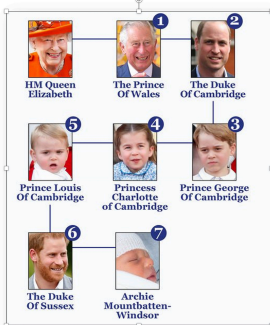

Blog Post- This week's blog post is related to the late Queen Elizabeth II. Please leave your individual or class responses. Refer to the questions on page one of this resource card? www.ethosatarchbishoptemple.org

Ethos At Home

Activities you can do at home this week!

The Royal Family

Write a fact file on aspects of the Royal Family that you find interesting.

What is the 'line of succession' to the throne?

Quote of the Week